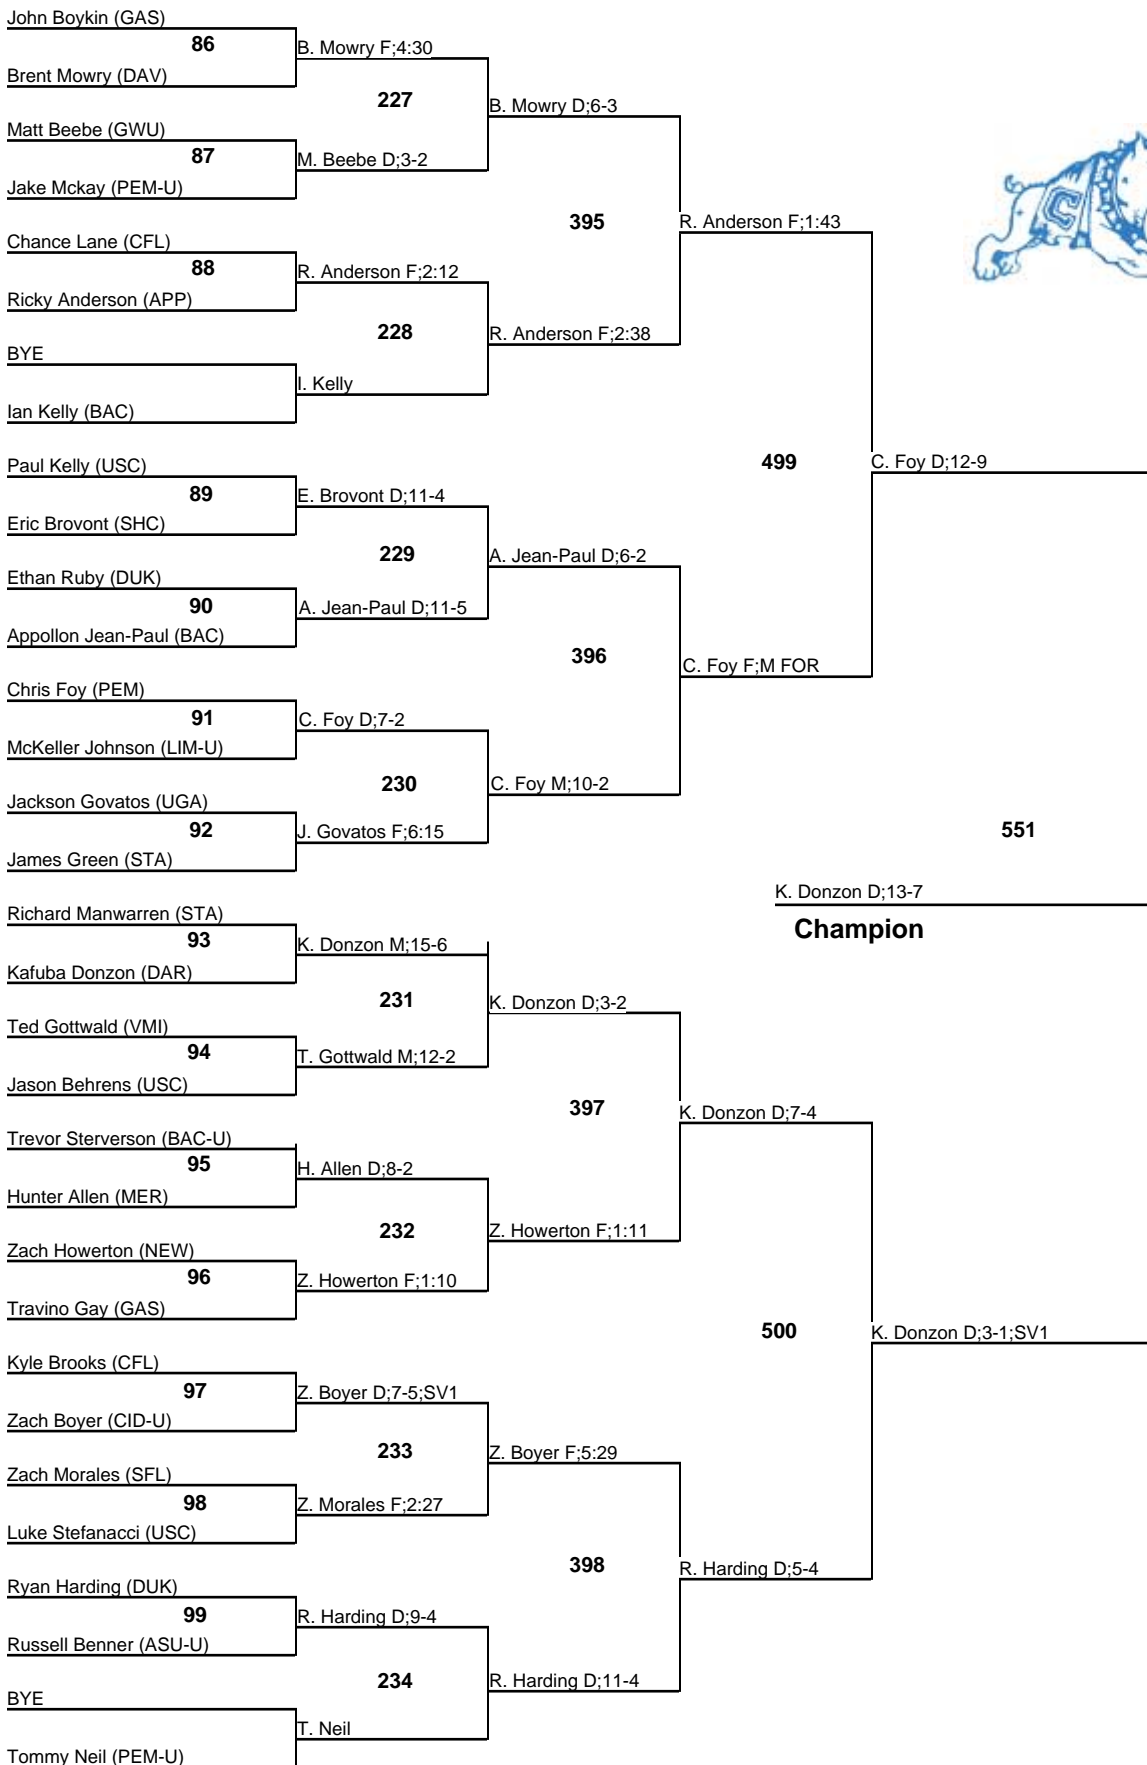

2010 Citadel Open

125
Championship
 6 November 2010

2010 Citadel Open

125
Wrestleback
 6 November 2010

2010 Citadel Open

133
Championship
 6 November 2010

Champion

2010 Citadel Open

133
Wrestleback
 6 November 2010

2010 Citadel Open

141
Championship
 6 November 2010

2010 Citadel Open

141
Wrestleback
6 November 2010

2010 Citadel Open

157
Championship
 6 November 2010

2010 Citadel Open