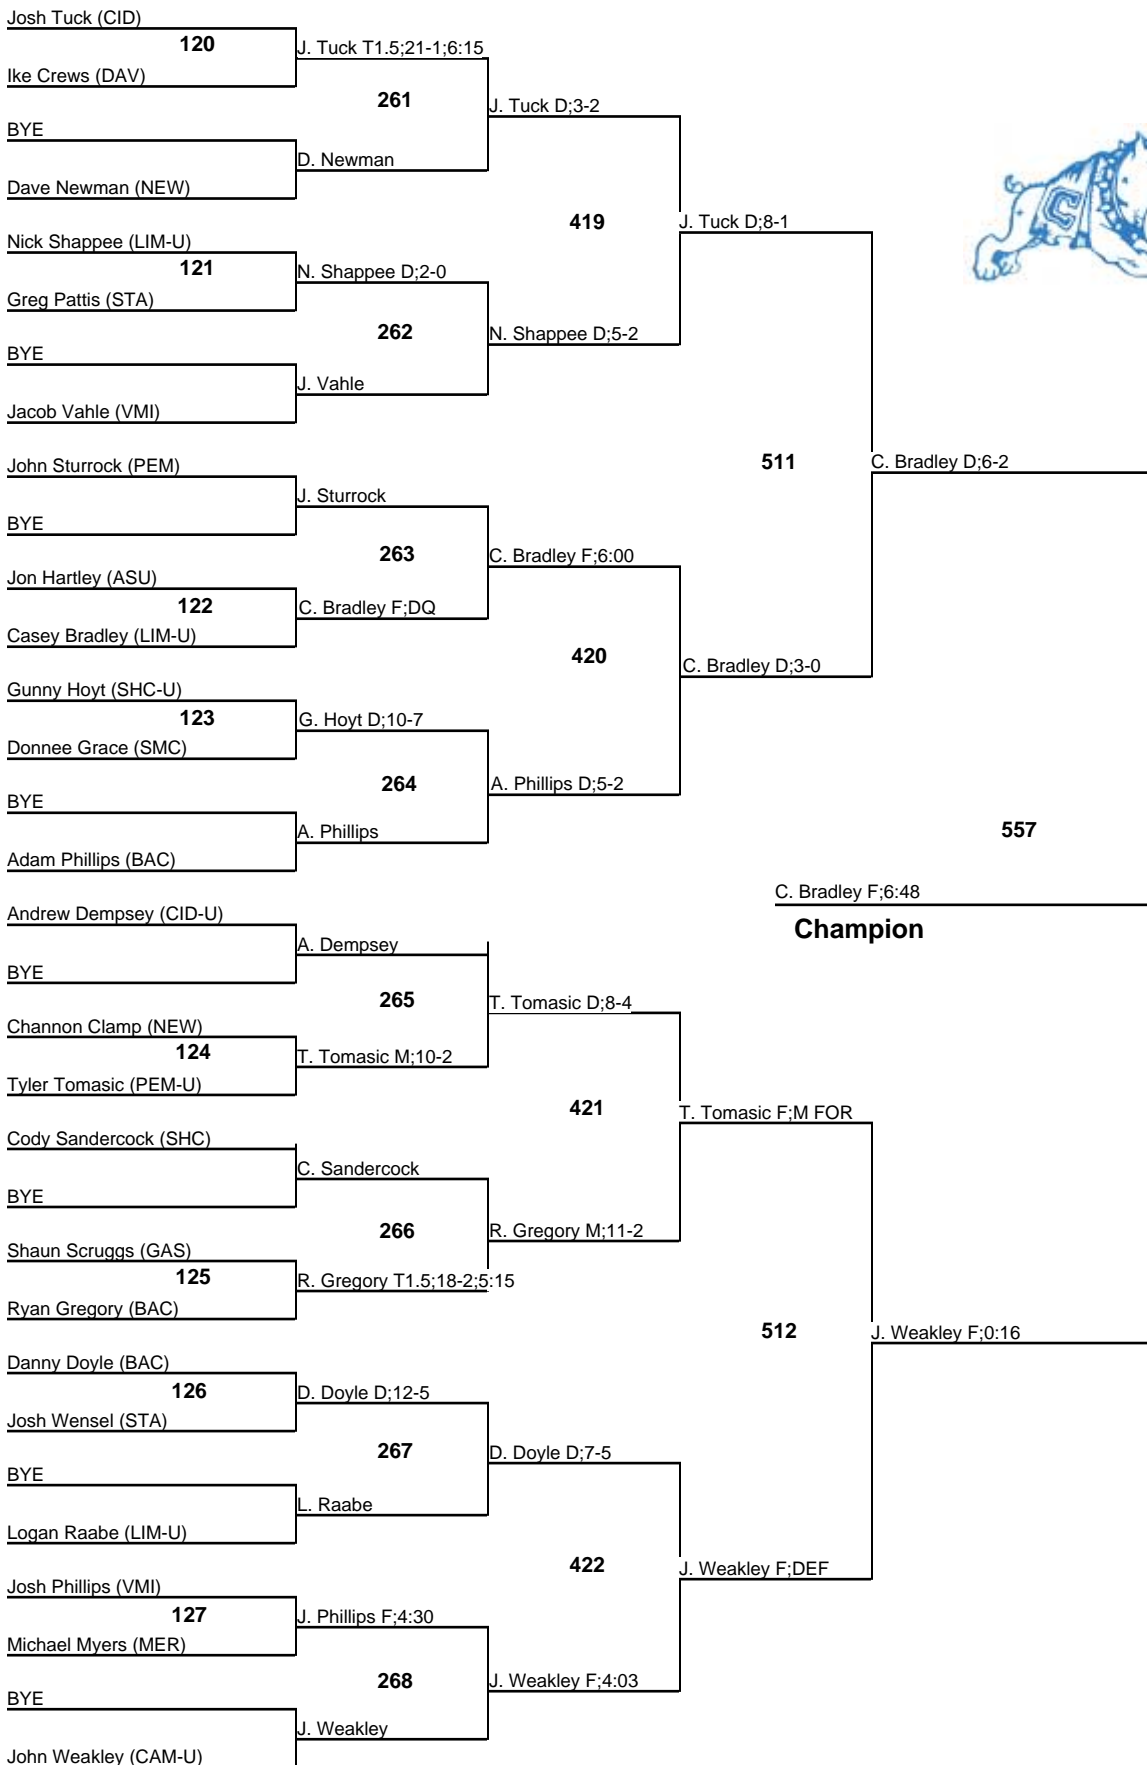

2010 Citadel Open

125
Championship
 6 November 2010

2010 Citadel Open

125
Wrestleback
 6 November 2010

2010 Citadel Open

133
Championship
 6 November 2010

Champion

2010 Citadel Open

157
Wrestleback
 6 November 2010

2010 Citadel Open

174
Championship
 6 November 2010

2010 Citadel Open

174
Wrestleback
6 November 2010

2010 Citadel Open

184
Championship
 6 November 2010

2010 Citadel Open