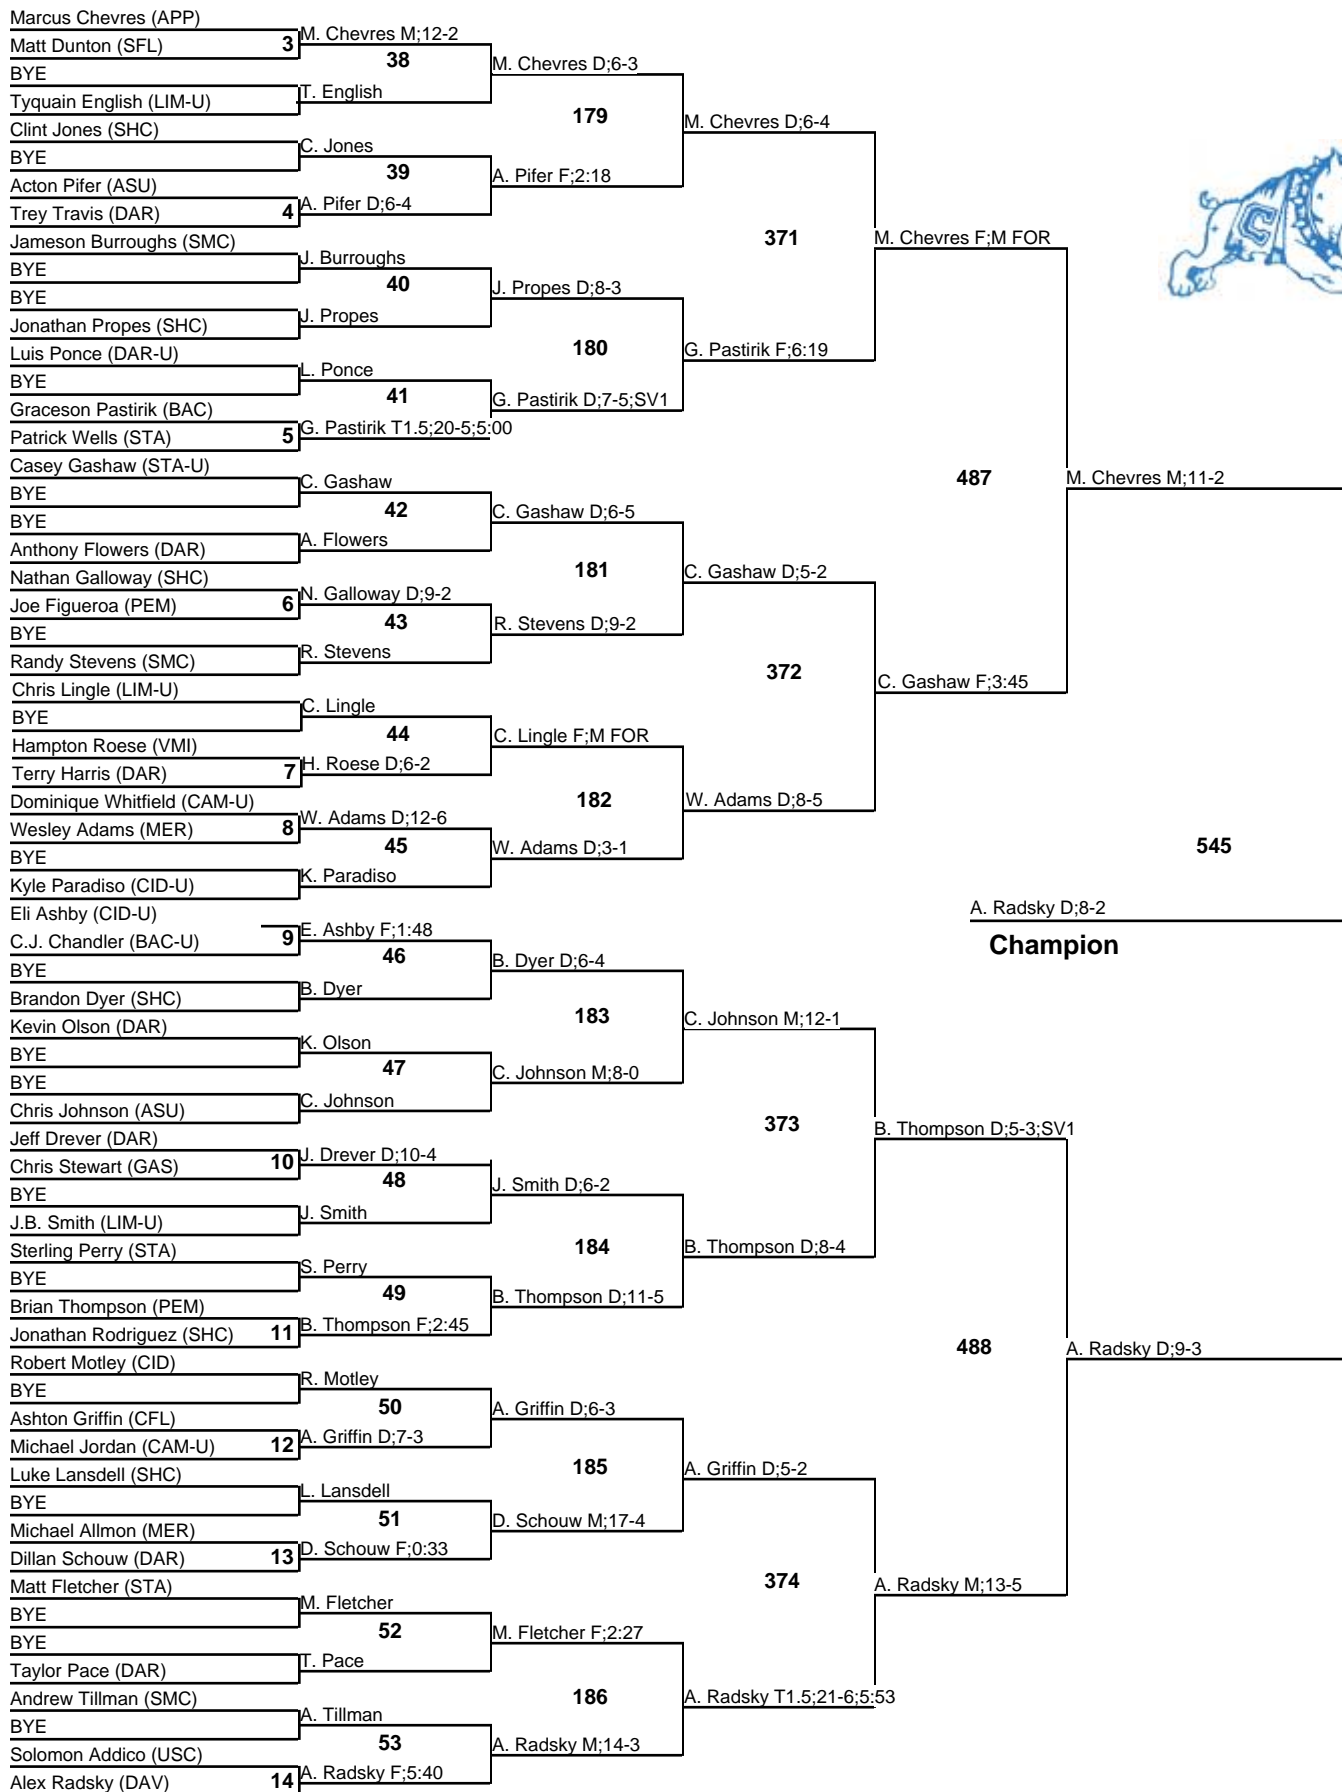

2010 Citadel Open

125
Championship
 6 November 2010

2010 Citadel Open

125
Wrestleback
 6 November 2010

2010 Citadel Open

133
Championship
 6 November 2010

Champion

2010 Citadel Open

133
Wrestleback
 6 November 2010

2010 Citadel Open

141
Championship
 6 November 2010

2010 Citadel Open

141
Wrestleback
6 November 2010

2010 Citadel Open

157
Championship
 6 November 2010

2010 Citadel Open