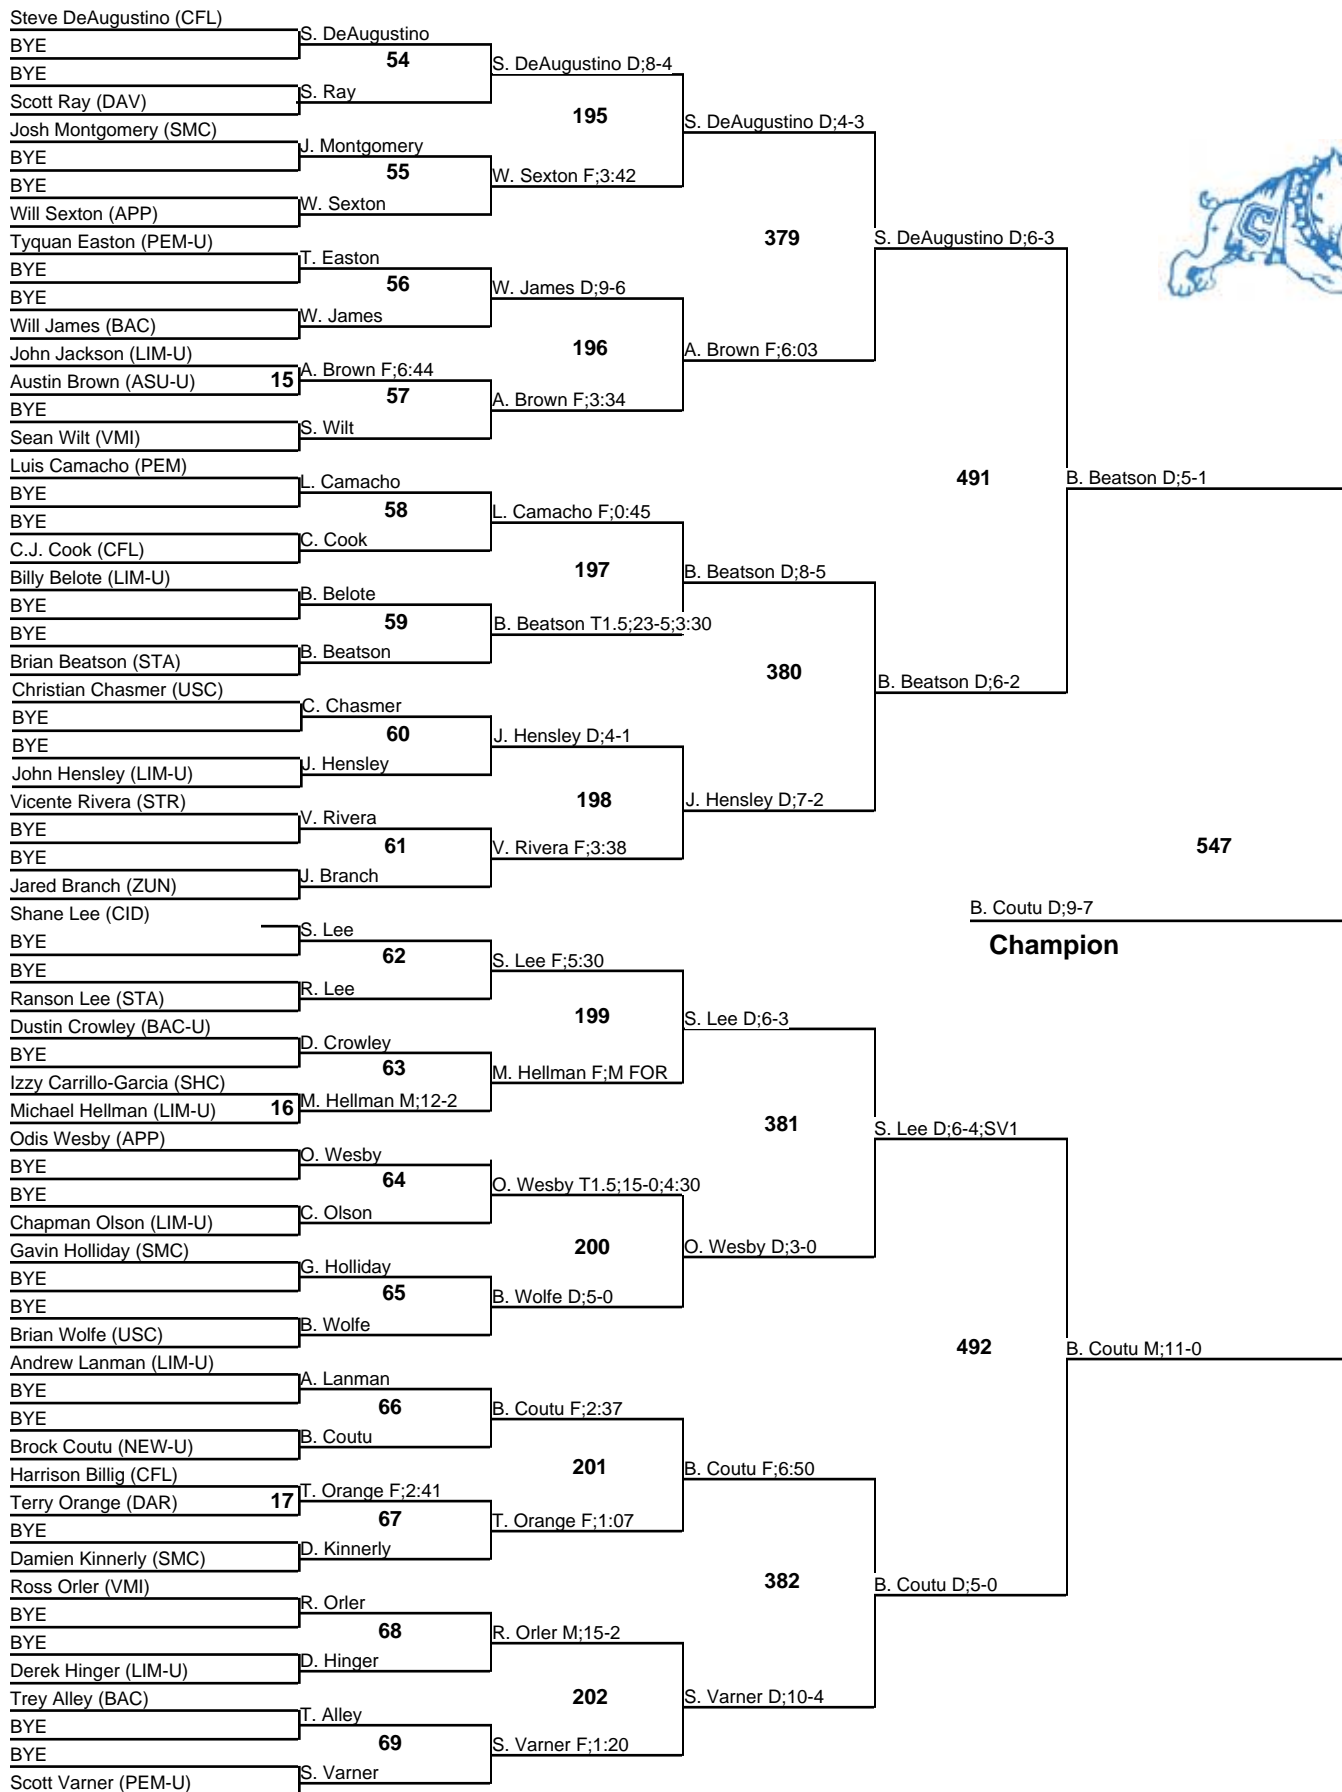

2010 Citadel Open

125
Championship
 6 November 2010

2010 Citadel Open

125
Wrestleback
 6 November 2010

2010 Citadel Open

133
Championship
 6 November 2010

Champion

2010 Citadel Open

133
Wrestleback
 6 November 2010

2010 Citadel Open

141
Championship
 6 November 2010

2010 Citadel Open

141
Wrestleback
6 November 2010

2010 Citadel Open

157
Championship
 6 November 2010

2010 Citadel Open