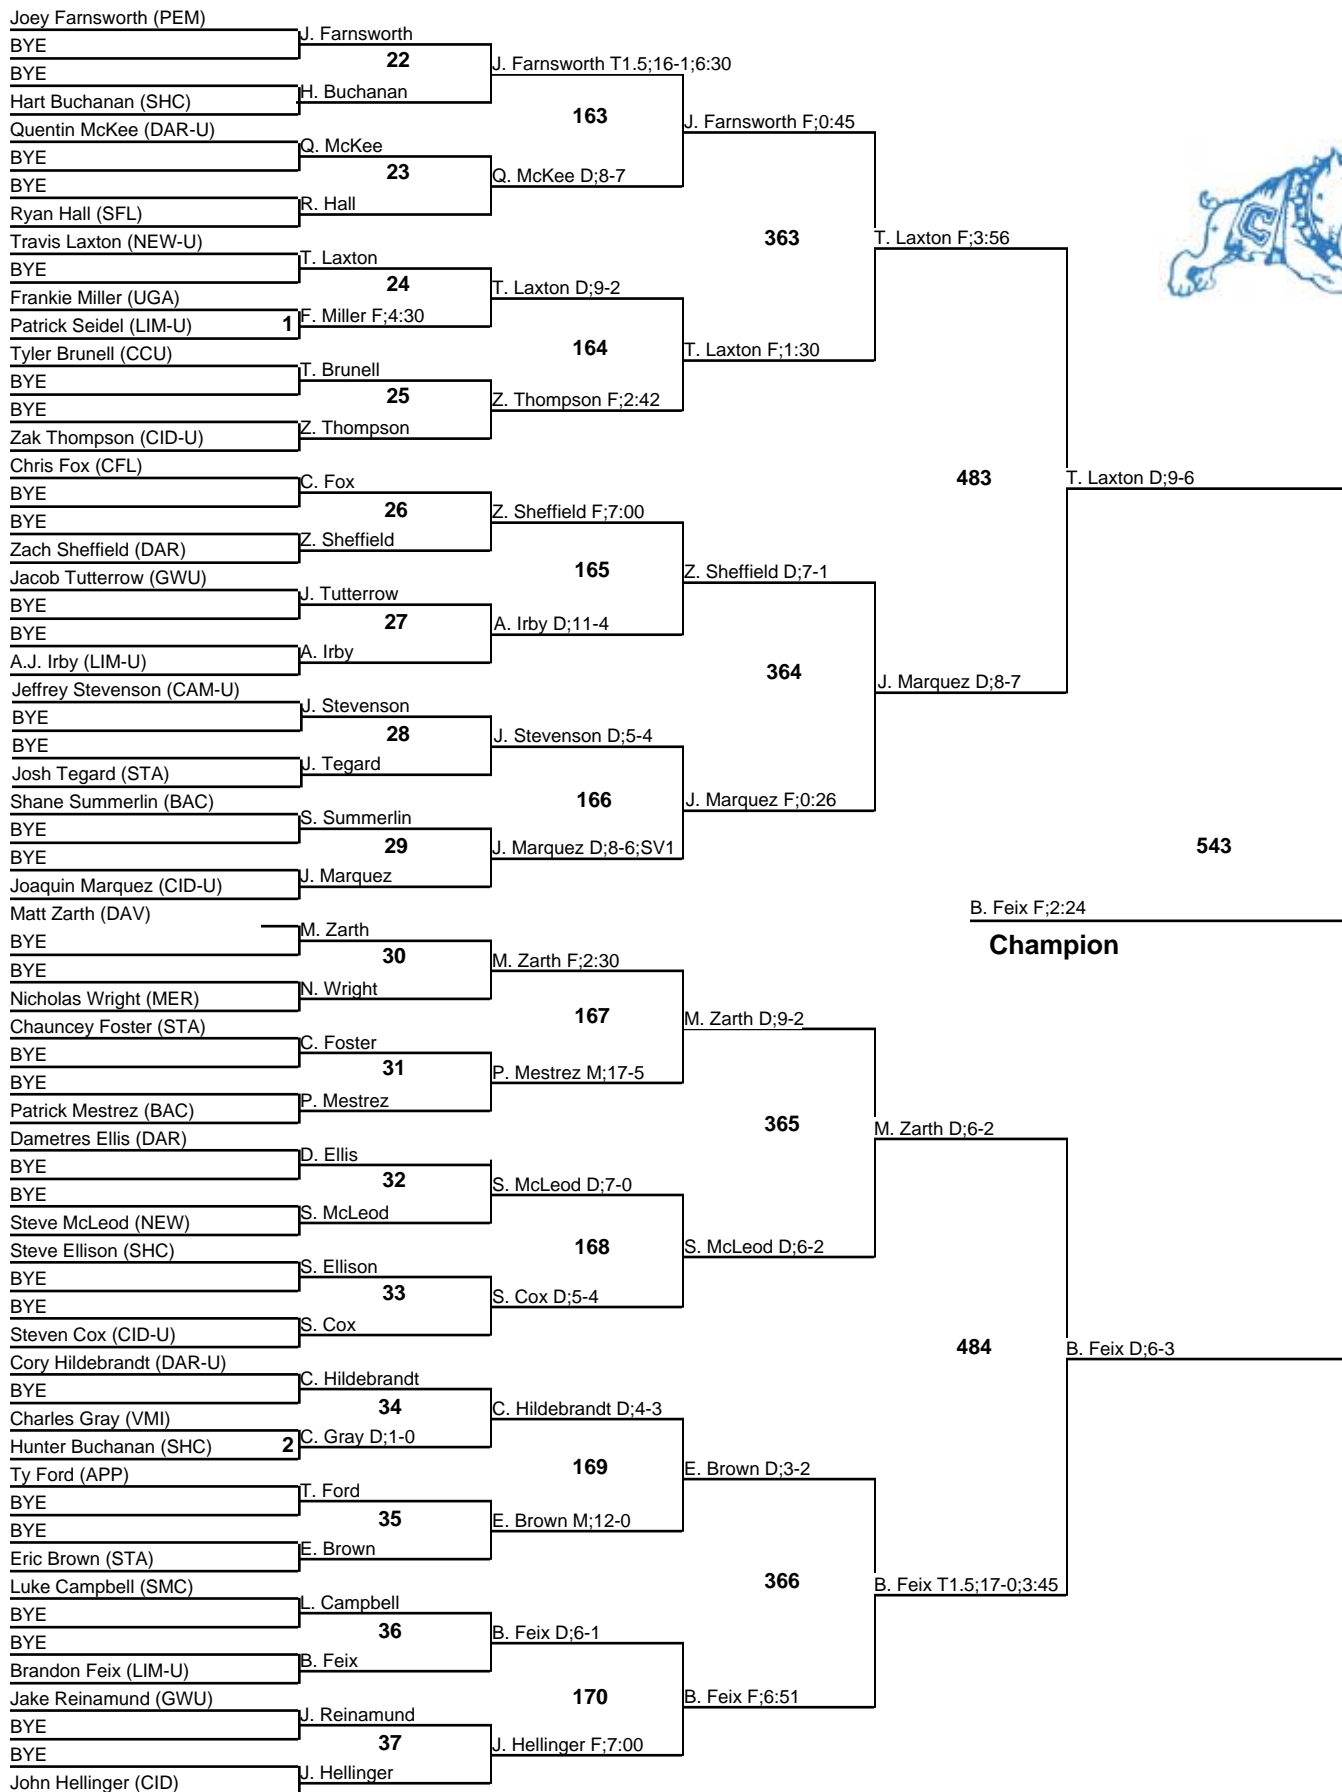

2010 Citadel Open

125
Championship
 6 November 2010

2010 Citadel Open

125
Wrestleback
 6 November 2010

2010 Citadel Open

133
Championship
 6 November 2010

Champion

2010 Citadel Open

133
Wrestleback
 6 November 2010

2010 Citadel Open

141
Championship
 6 November 2010

2010 Citadel Open

141
Wrestleback
6 November 2010

2010 Citadel Open

157
Championship
 6 November 2010

2010 Citadel Open